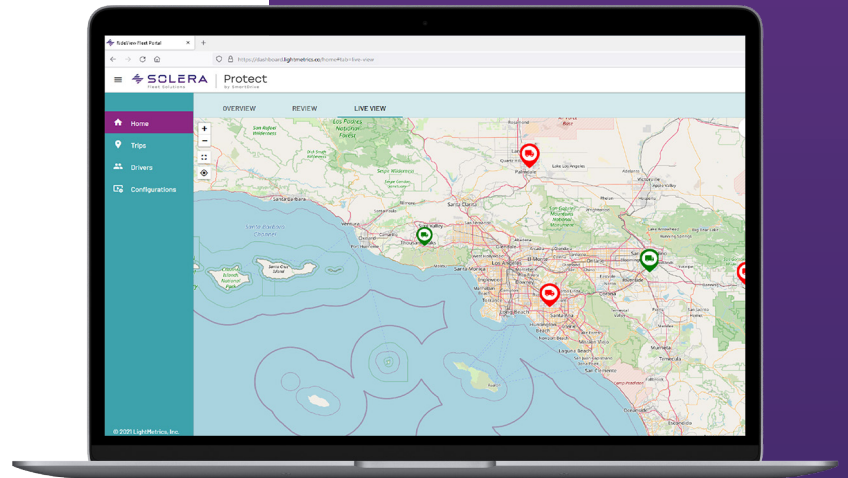

Real-time visibility - everywhere!

- **GPS location of events**
- **Live streaming**
- **Easily access info on trips**