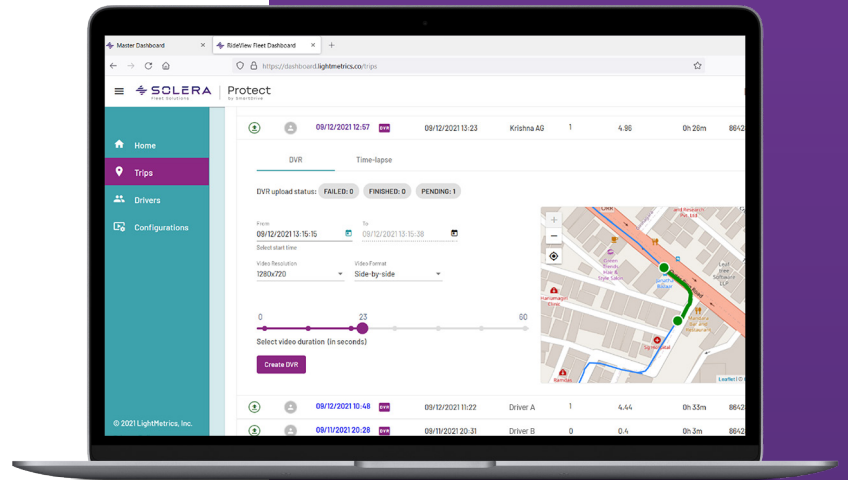

Protect your fleet with on-demand video

- **Exonerate drivers**
- **See what happened**
- **Eliminate fraud**
- **Accessible anywhere**